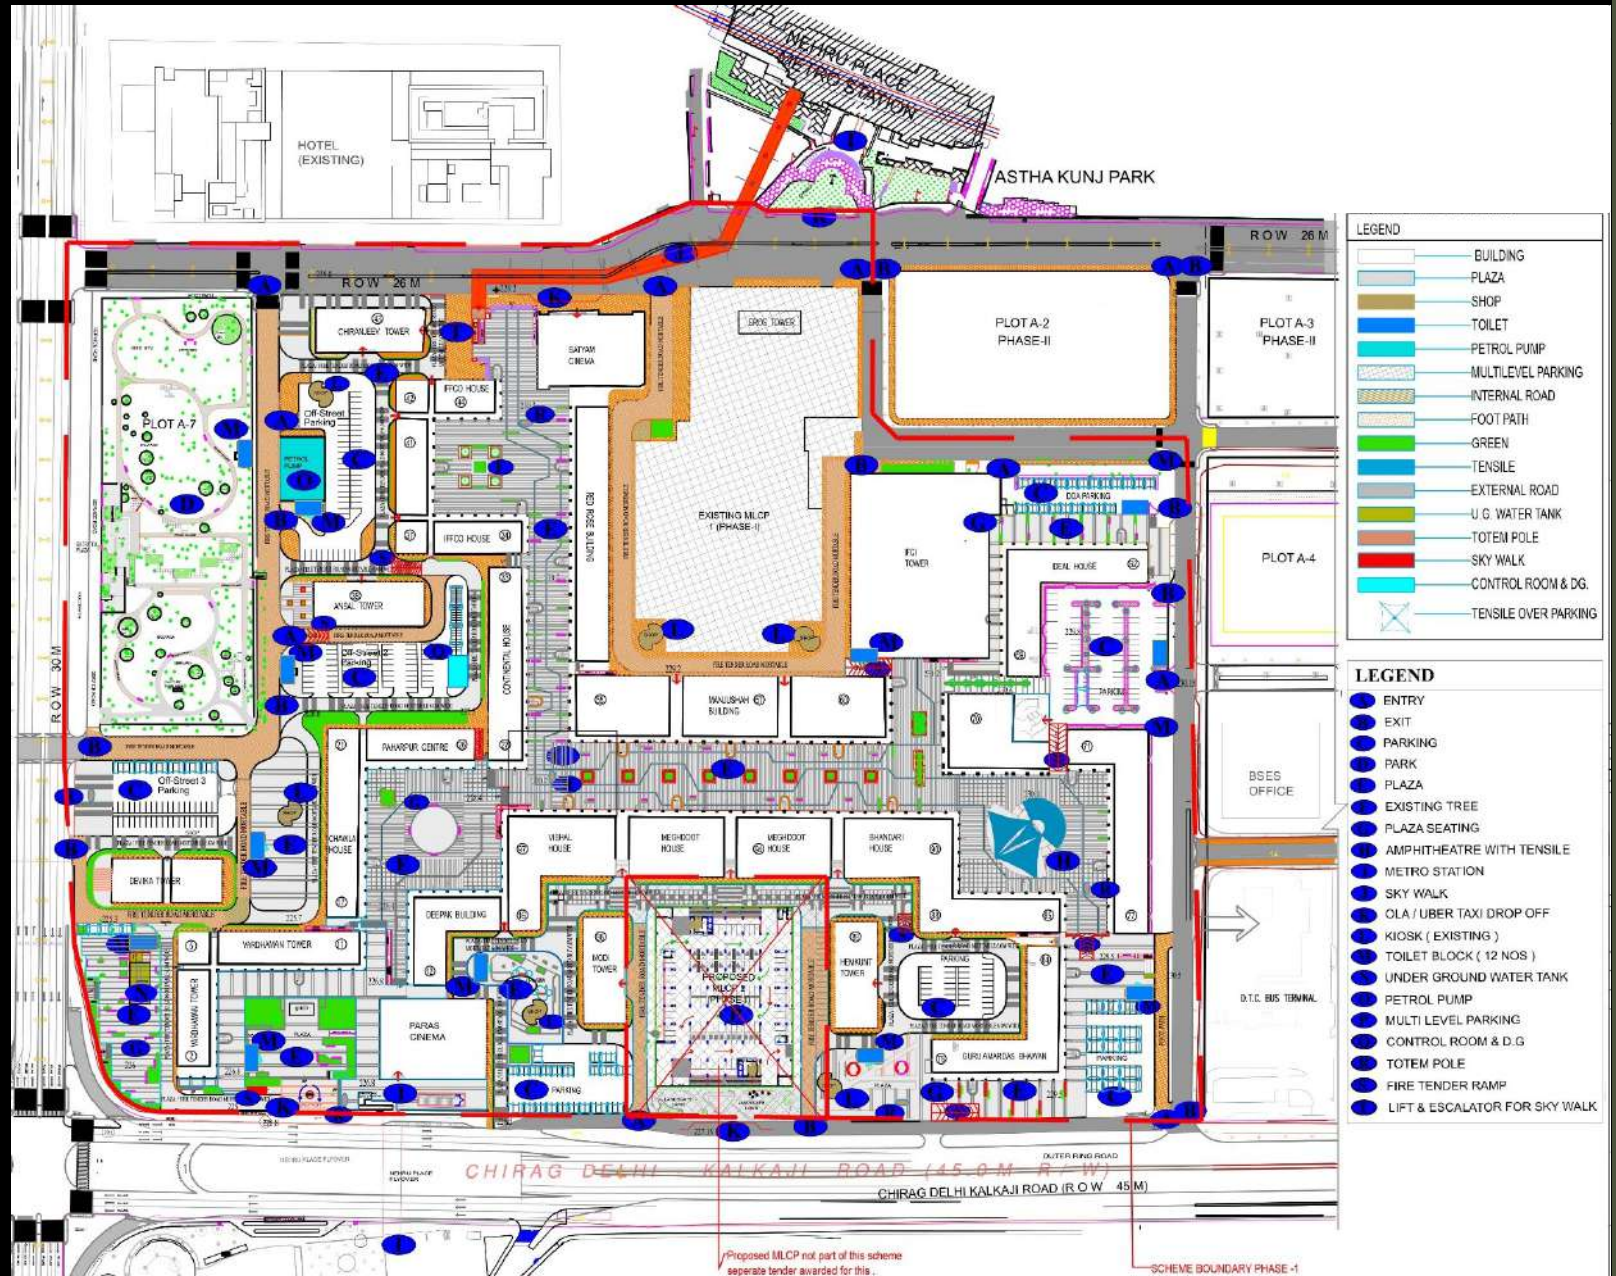

REFURBISHMENT OF NEHRU PLACE DISTRICT CENTRE

SITE PLAN (CONCEPTUAL)

Site Area: 38.9 Hectares

Facilities

- Commercial Spaces
- Kiosks
- Toilets
- Amphitheatre
- Plazas
- Art and Sculptures
- Better Facilities for PWD