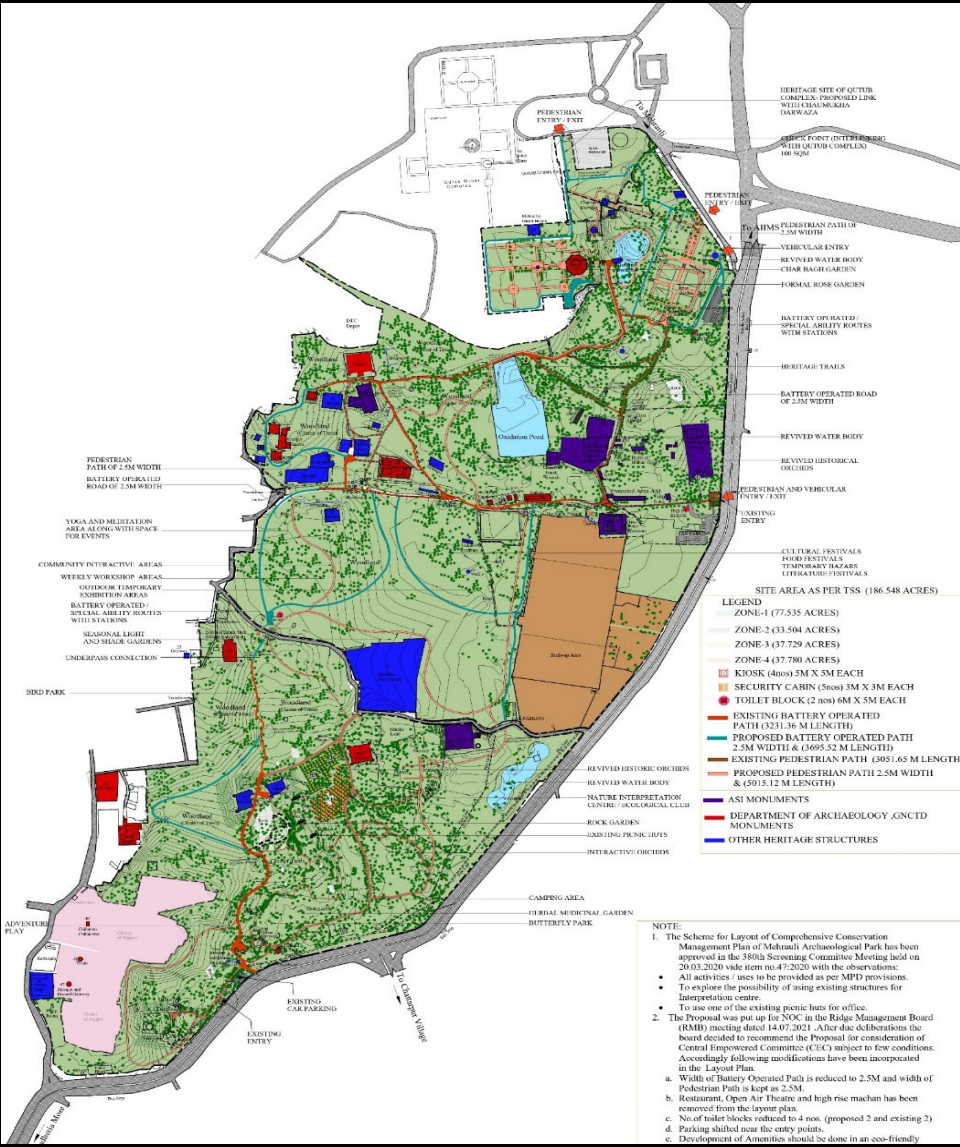

LAYOUT PLAN OF COMPREHENSIVE CONSERVATION MANAGEMENT PLAN OF MEHRAULI ARCHEOLOGICAL PARK

• Layout Plan of Comprehensive Conservation Management Plan has been and approved in 380th Screening Committee Meeting.

• The park has been divided into four zones with proposed activities such as Rose garden, Heritage Trails, Historic Orchards, Charbagh etc.

Layout plan of Mehrauli Archeological Park