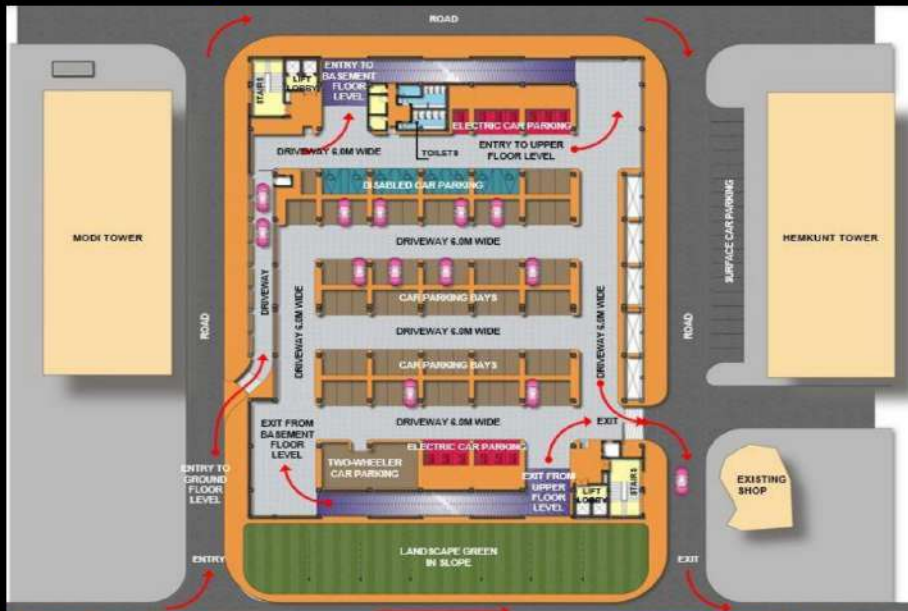

MULTI LEVEL CAR PARKING NEHRU PLACE (700 ECS)

Plot Area	- 5069.3 Sq.m
Covered Area	- 24554.29 Sq.m
Facilities	- Car & Two Wheeler Parking, Solar Panels etc
Status	- Approved drawings issued to Engg. Wing

MULTI LEVEL CAR PARKING BHIKAJI CAMA PLACE (480 ECS)

Site Area	- 3811 Sq.m
Built Up Area	- 15449 Sq.m
Facilities	- Car & Two Wheeler Parking
Status	- Approved drawings issued to Engg. Wing

SOUTH