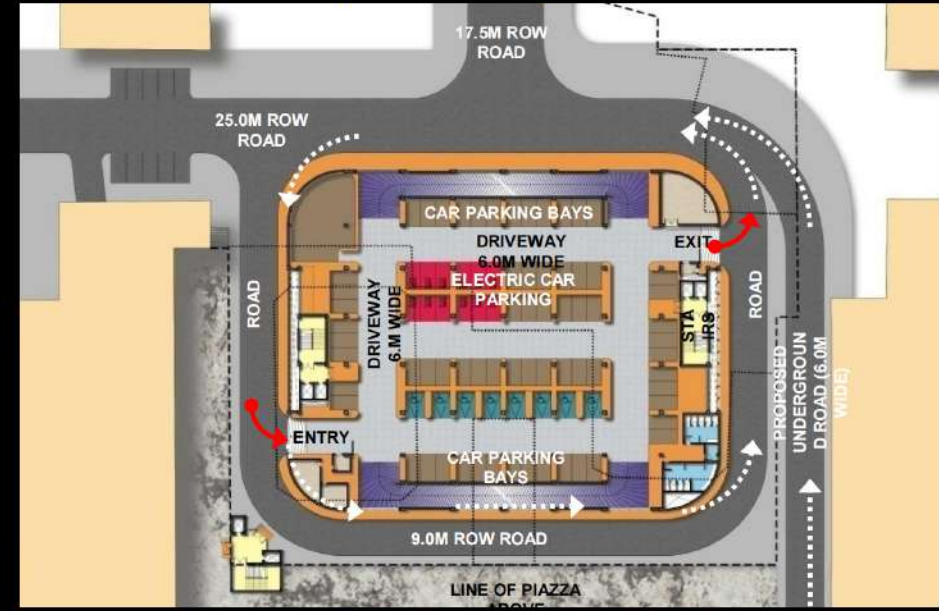

MULTI LEVEL CAR PARKING NEHRU PLACE (700 ECS)

Plot Area	- 5069.3 Sq.m
Covered Area	- 24554.29 Sq.m
Facilities	- Car & Two Wheeler Parking, Solar Panels etc
Status	- Approved drawings issued to Engg. Wing

MULTI LEVEL CAR PARKING BHIKAJI CAMA PLACE (480 ECS)

Site Area	- 3811 Sq.m
Built Up Area	- 15449 Sq.m
Facilities	- Car & Two Wheeler Parking
Status	- Approved drawings issued to Engg. Wing

SOUTH