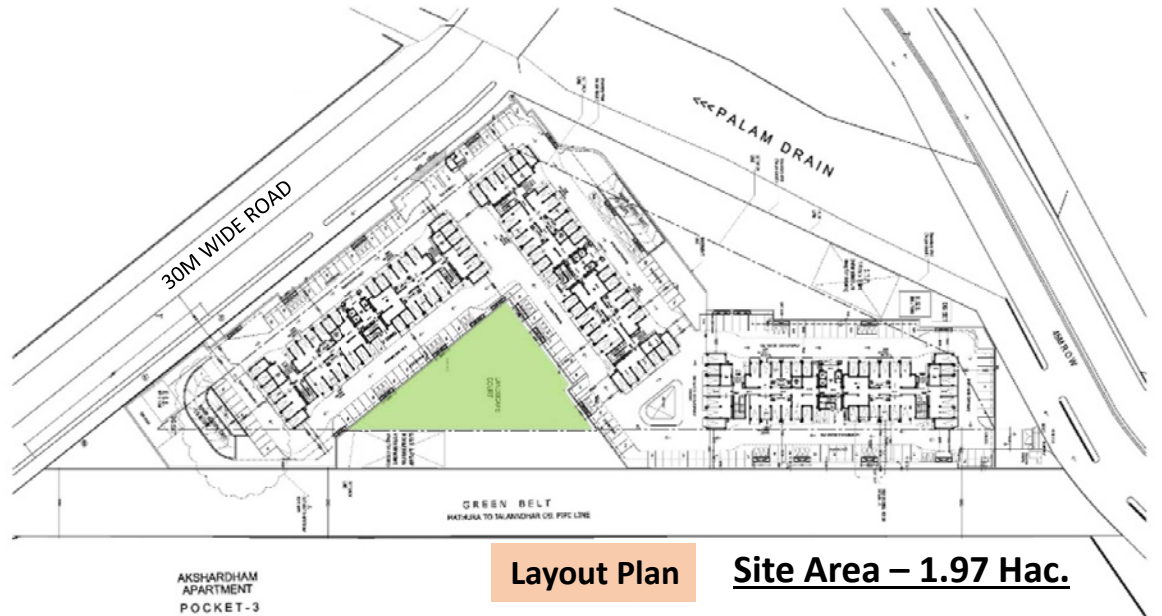

Site Pic

Layout Plan

Site Area – 1.97 Hac.

Site Pic

Site Pic

**MULTISTOREYED TWO BEDROOM APARTMENTS
ADJOINING PKT-3, SECTOR-19(B), DWARKA (352 Du's)**

DWARKA UNIT, HUPW