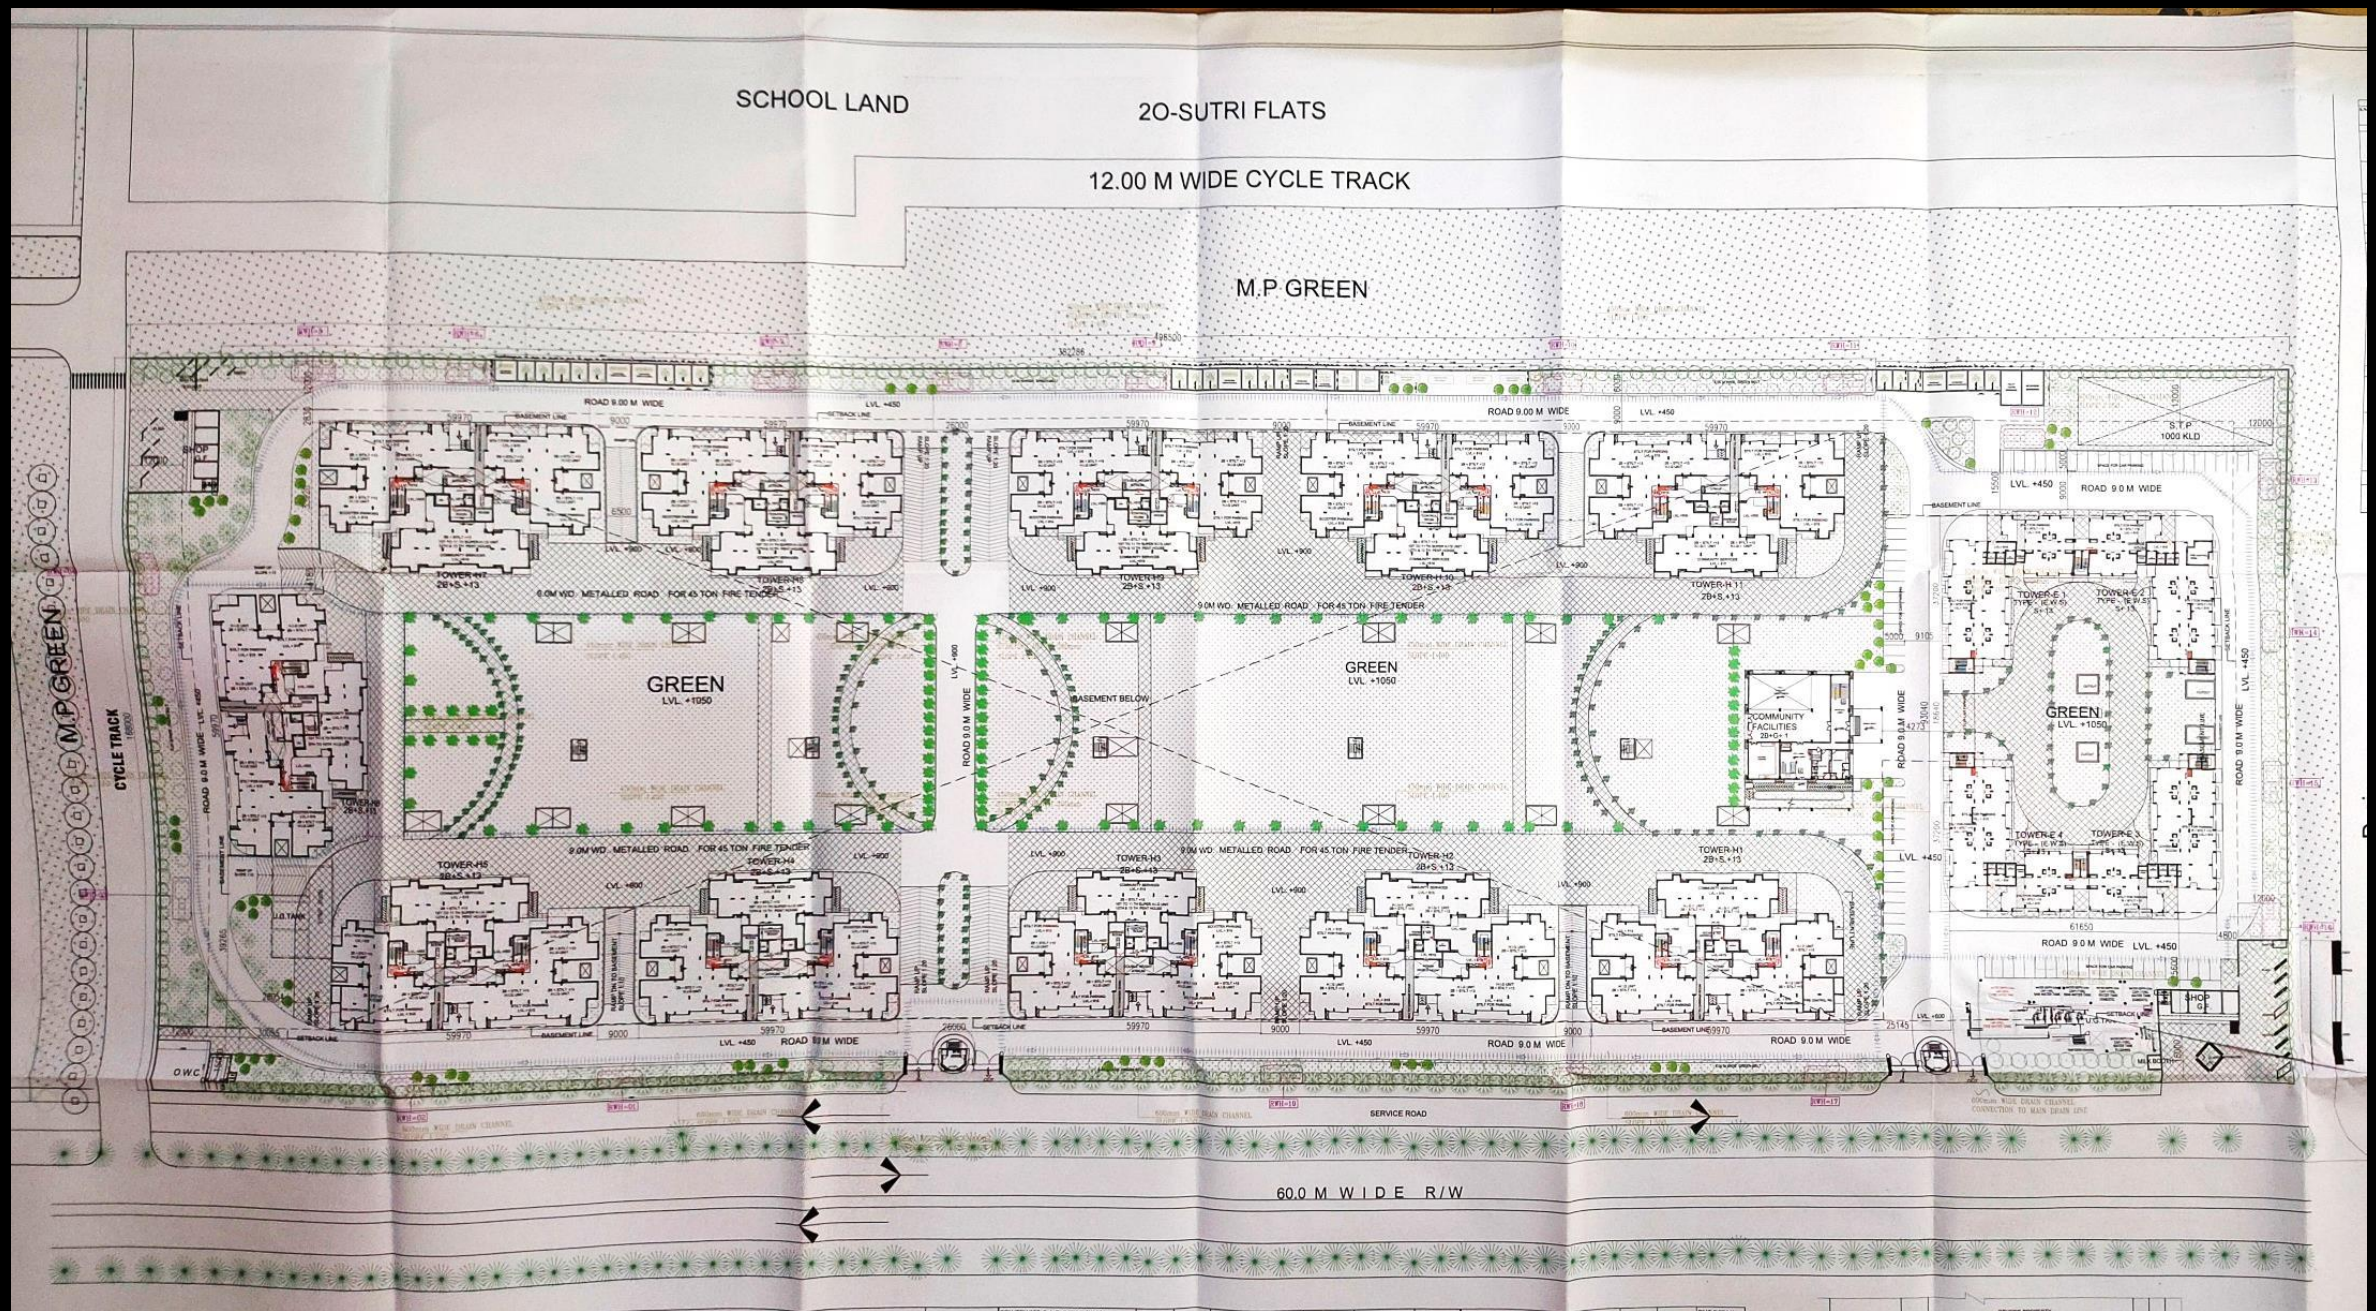

# HIG (Multi Storeyed) Housing at Sector – 19B, Dwarka

Layout Plan

Site Area – 83740 sqm.

DWARKA & WEST ZONE