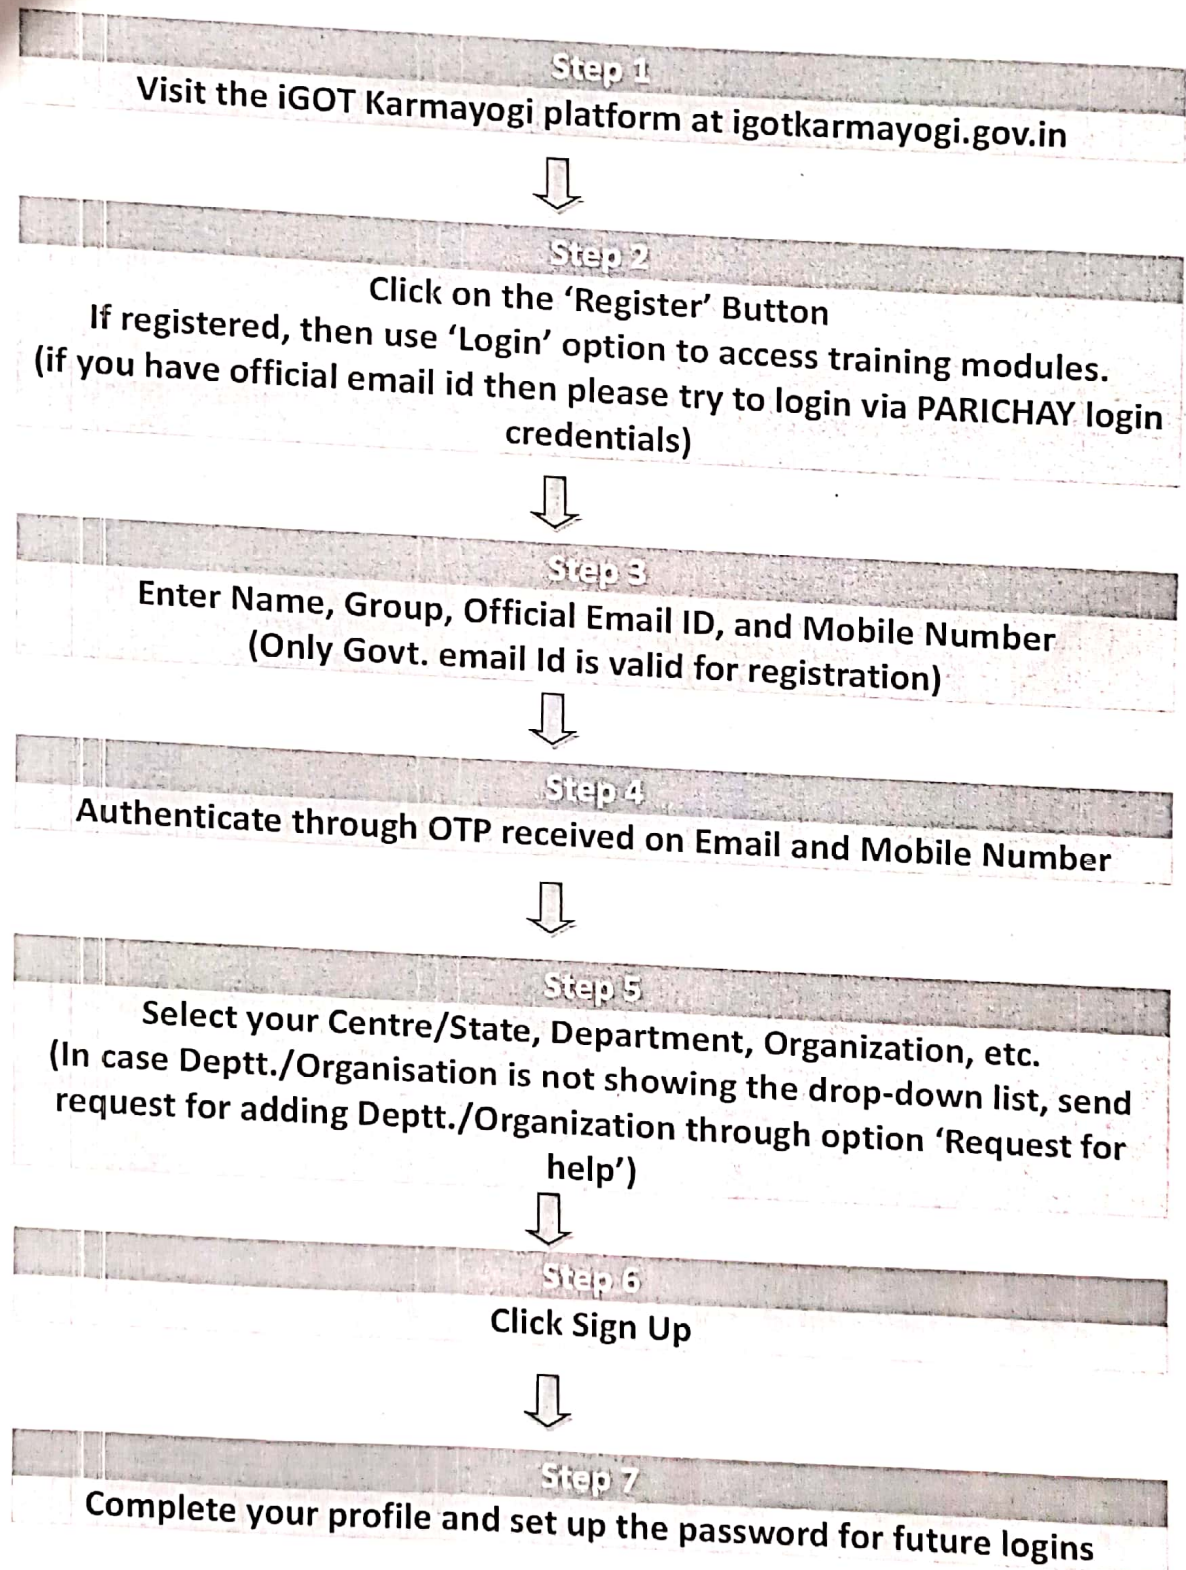

Flow Chart to register at igotkarmayogi.gov.in

If you faced any issue then please try to login via PARICHAY. If problem continues then please contact on helpline available on iGOT Karmayogi Platform