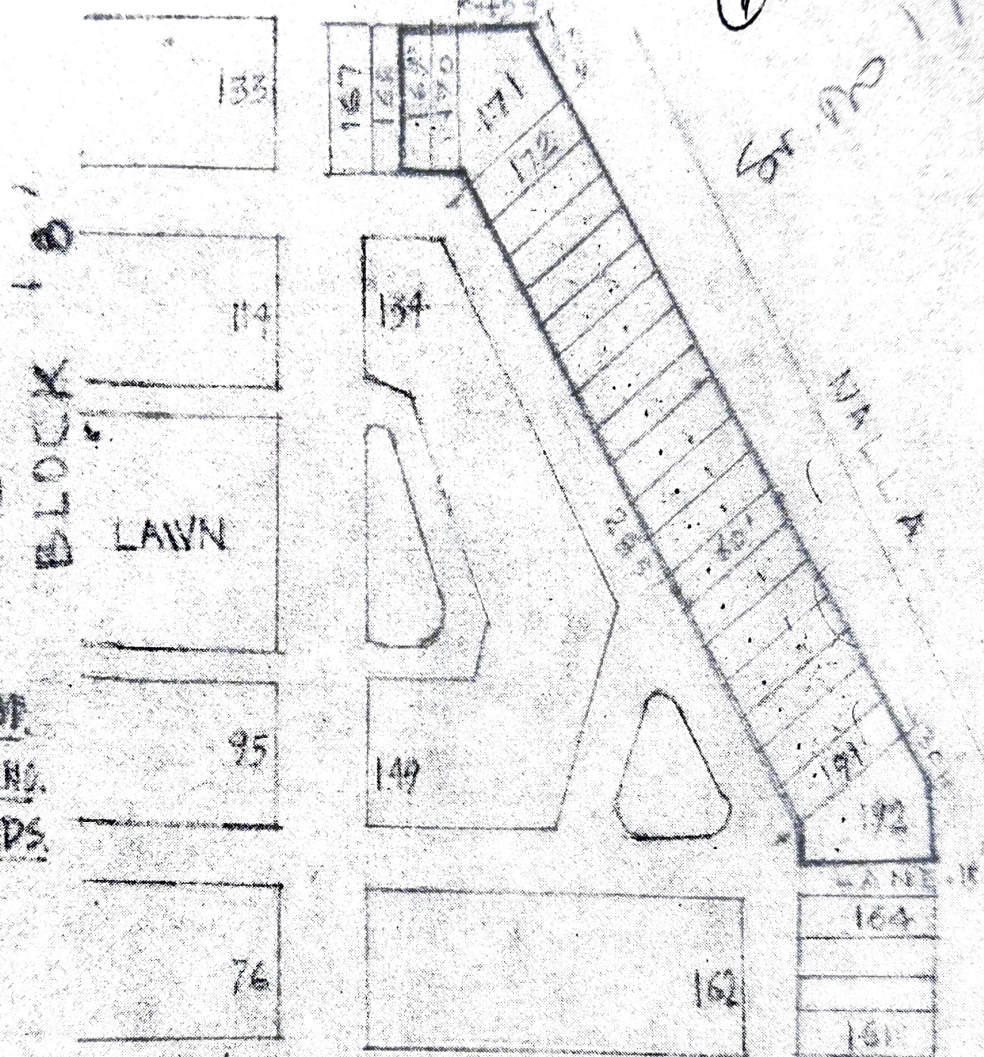

PART LAY-OUT PLAN SHOWING POSITIONS
OF PLOTS NO. 8/169 TO 191, RAMESH NAGAR
NEW DELHI

(11)
17 To 40

AREA OF PLOT
NOs. 169, 170 =
172 TO 191 = 100
58. YDS EACH
AREA OF PLOT
NO. 171 = 185.5 SQ.
AREA OF PLOT NO.
192 = 216.98 YDS.