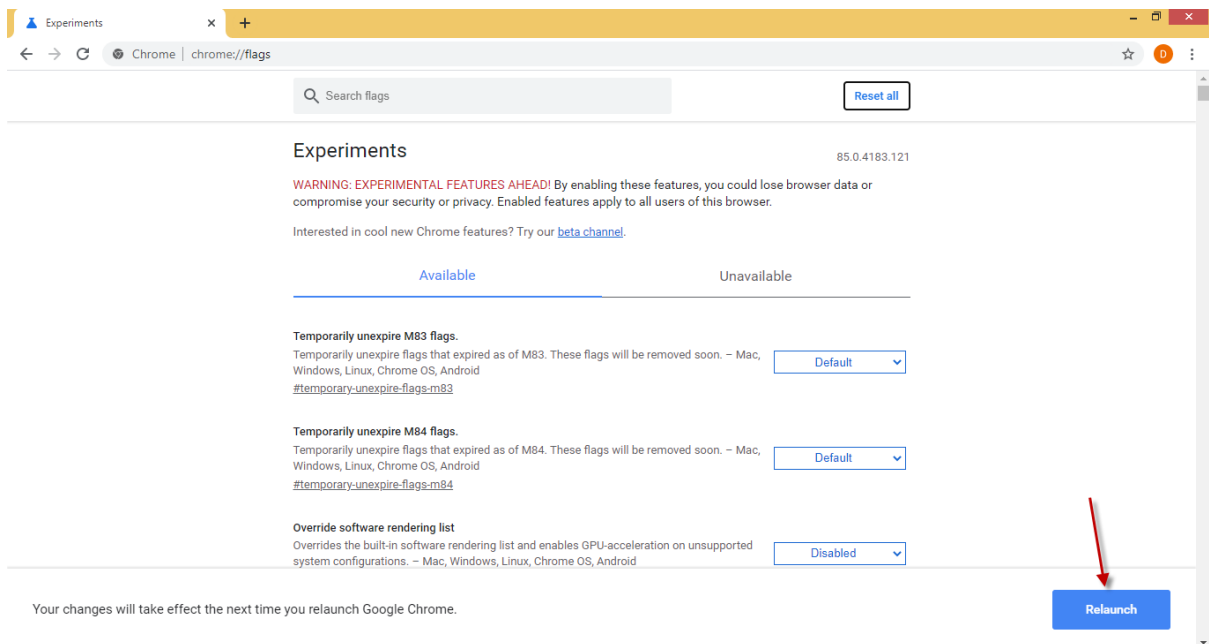

Google chrome Settings

Follow below steps before making epayment in Google chrome

Step 1: Copy and Paste URL **chrome://flags/** → click “Reset All” button and click “Re-Launch” button

Fig 1

Fig 2

Step 2: Copy and Paste URL **chrome://flags/#same-site-by-default-cookies** → SameSite by default cookies: Disable