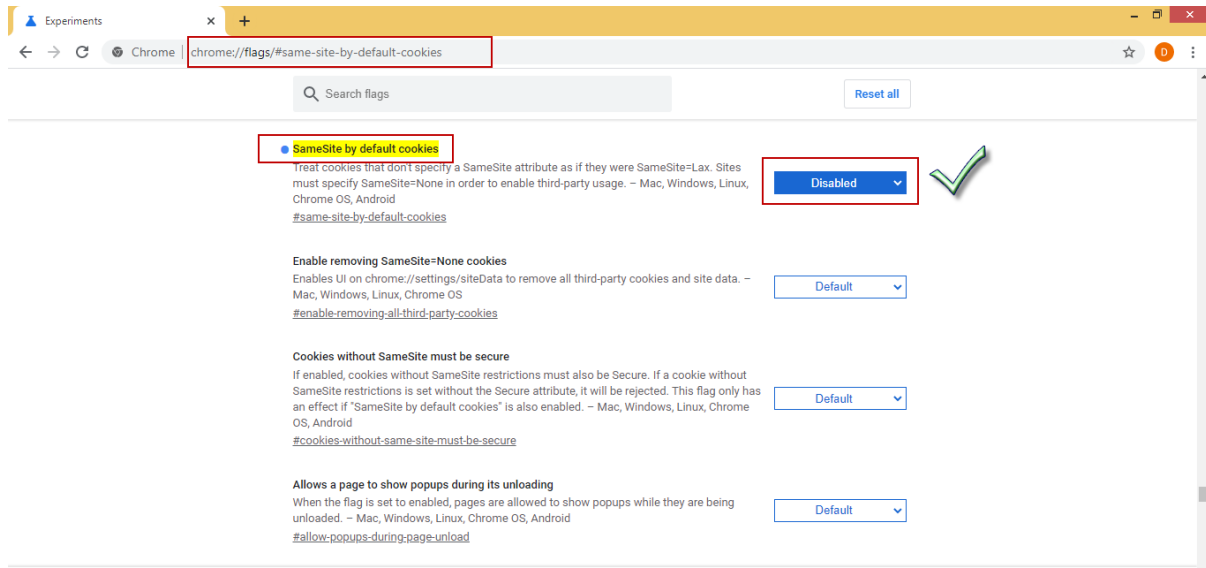

Google chrome Settings

Follow below steps before making epayment in Google chrome

Step 1: Copy and Paste URL **chrome://flags/** → click “Reset All” button and click “Re-Launch” button

Fig 1

Fig 2

Step 2: Copy and Paste URL **chrome://flags/#same-site-by-default-cookies** → SameSite by default cookies: Disable