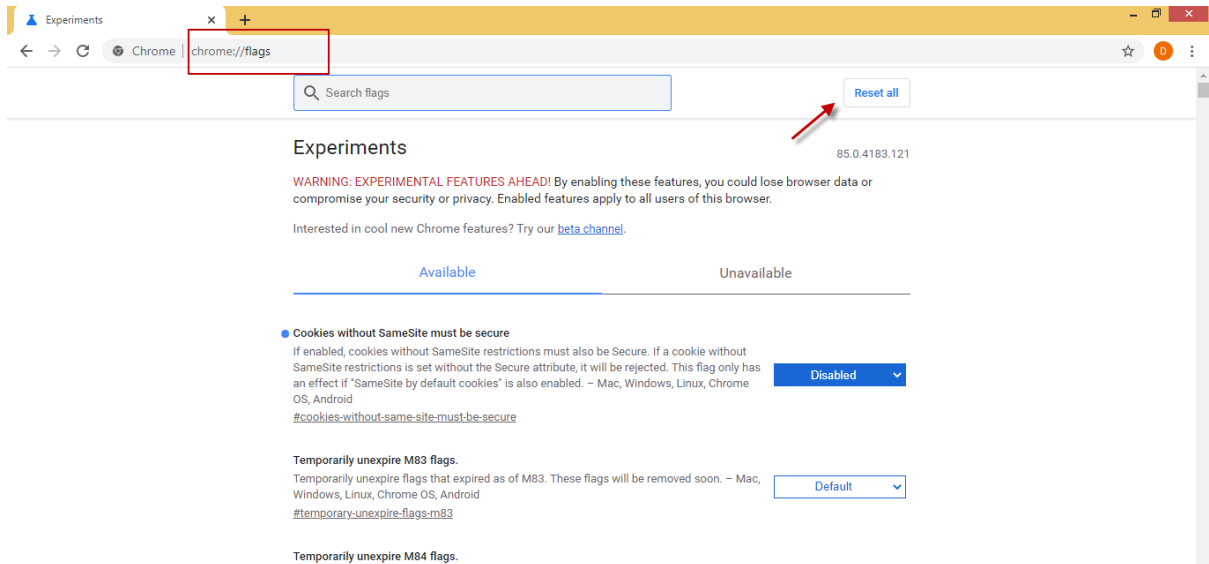

Google chrome Settings

Follow below steps before making epayment in Google chrome

Step 1: Copy and Paste URL **chrome://flags/** → click “Reset All” button and click “Re-Launch” button

Fig 1

Fig 2

Step 2: Copy and Paste URL **chrome://flags/#same-site-by-default-cookies** → SameSite by default cookies: Disable